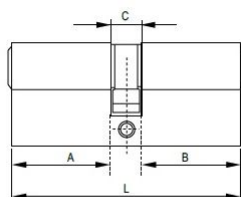

PRODUCT SHEET

Description:

Profile Cylinder, SS-Look, 95mm (35+10+50mm) FAB Key Way, W/3 SISO Metal Keys, W/Screw

Item number:

14.60.128-0

Units	Box	Carton	HS Code	Barcode
Pcs.	10	100	8301600090	 5704866051415